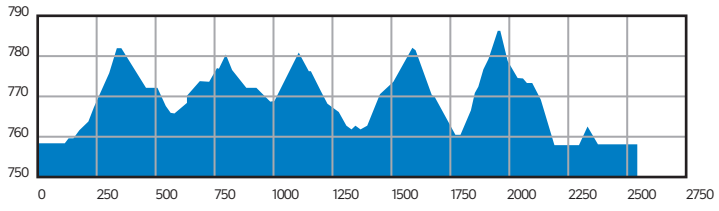

Category	D	Hight Difference (HD)	27 m
Course Length	1471 m	Maximum Climb (MC)	25 m
Competition Level	OWG	Total Climb (TC)	59 m

Cross-Country Skiing
2.5 km
Blue

Description of Course

Category	D	Hight Difference (HD)	27 m
Course Length	2532 m	Maximum Climb (MC)	25 m
Competition Level	OWG	Total Climb (TC)	99 m

Cross-Country Skiing
3.3 km
Blue

Description of Course

Category	D	Hight Difference (HD)	41 m
Course Length	3232 m	Maximum Climb (MC)	35 m
Competition Level	OWG	Total Climb (TC)	126 m

Cross-Country Skiing
3.75 km
Blue

8.3 km
Red-Blue

Description of Course

Category D High Difference (HD) 58 m

Course Length 8411 m Maximum Climb (MC) 35 m

Competition Level OWG Total Climb (TC) 311 m