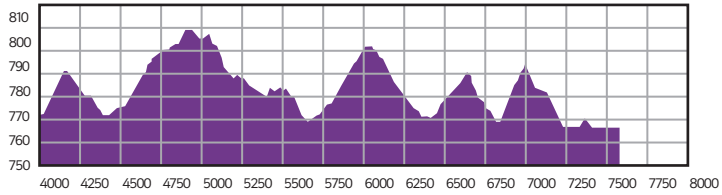

Cross-Country Skiing

7.5 km
Red-Blue

Description of Course

Category D High Difference (HD) 58 m

Course Length 7597 m Maximum Climb (MC) 35 m

Competition Level OWG Total Climb (TC) 289 m

Cross-Country Skiing

8.3 km
Red-Blue

Description of Course

Category D High Difference (HD) 58 m

Course Length 8411 m Maximum Climb (MC) 35 m

Competition Level OWG Total Climb (TC) 311 m