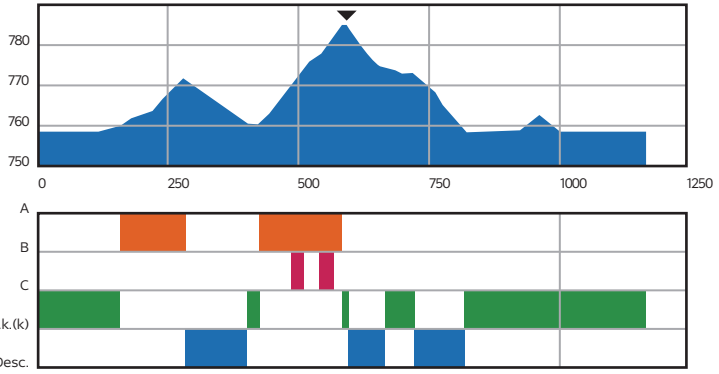

Cross-Country Skiing
1.2 km
Sprint

Description of Course

Category	D	Height Difference (HD)	27 m
Course Length	1176 m	Maximum Climb (MC)	25 m
Competition Level	OWG	Total Climb (TC)	43 m

Cross-Country Skiing
1.4 km
Sprint

Description of Course

Category	D	Hight Difference (HD)	27 m
Course Length	1371 m	Maximum Climb (MC)	25 m
Competition Level	OWG	Total Climb (TC)	54 m

Cross-Country Skiing
1.5 km
Sprint

Description of Course

Cross-Country Skiing

7.5 km
Red-Blue

Description of Course

Category D High Difference (HD) 58 m

Course Length 7597 m Maximum Climb (MC) 35 m

Competition Level OWG Total Climb (TC) 289 m

Cross-Country Skiing

8.3 km
Red-Blue

Description of Course

Category D High Difference (HD) 58 m

Course Length 8411 m Maximum Climb (MC) 35 m

Competition Level OWG Total Climb (TC) 311 m