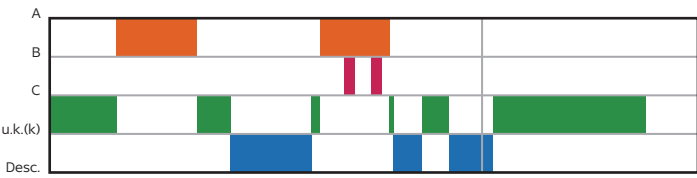

Cross-Country Skiing
1.4 km
Sprint

Description of Course

Category	D	Hight Difference (HD)	27 m
Course Length	1371 m	Maximum Climb (MC)	25 m
Competition Level	OWG	Total Climb (TC)	54 m