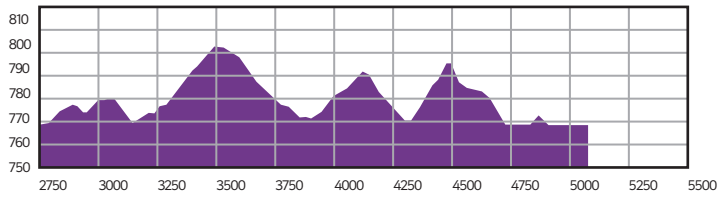

Category	D	Hight Difference (HD)	58 m
Course Length	3849 m	Maximum Climb (MC)	33 m
Competition Level	OWG	Total Climb (TC)	138 m

Cross-Country Skiing
5 km
Blue-Red-Blue

Description of Course

Category	D	Hight Difference (HD)	57 m
Course Length	5074 m	Maximum Climb (MC)	35 m
Competition Level	OWG	Total Climb (TC)	203 m

Cross-Country Skiing

7.5 km
Red-Blue

Description of Course

Category D High Difference (HD) 58 m

Course Length 7597 m Maximum Climb (MC) 35 m

Competition Level OWG Total Climb (TC) 289 m

Cross-Country Skiing

8.3 km
Red-Blue

Description of Course

Category D High Difference (HD) 58 m

Course Length 8411 m Maximum Climb (MC) 35 m

Competition Level OWG Total Climb (TC) 311 m