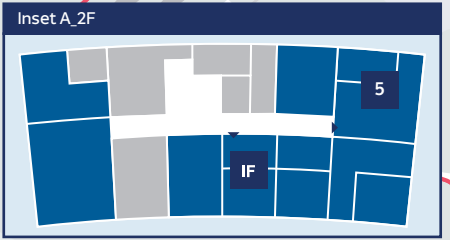

- Field of Play
- Sport Area
- Broadcast/Press Area
- Spectators Seats/Stand
- Security Perimeter
- Vehicle Screening Area
- NOC Parking
- Spectators Entry/Exit
- Athletes Drop-Off Zone
- Athletes Entry/Exit
- Athlete Lounge
- Athlete Medical Station
- Changing Room
- Doping Control Station
- First Aid Station
- IF Office
- Mixed Zone
- TCM Room/Press Conference Room
- Sport Information Desk
- Team Cabin/Wax Cabin
- Video Board and Scoreboard
- Start Area
- Finish Area
- Training Trail
- Team Spectating Area (Same Discipline)
- Race Office

8.3 km
Red-Blue

Description of Course

Category D High Difference (HD) 58 m

Course Length 8411 m Maximum Climb (MC) 35 m

Competition Level OWG Total Climb (TC) 311 m