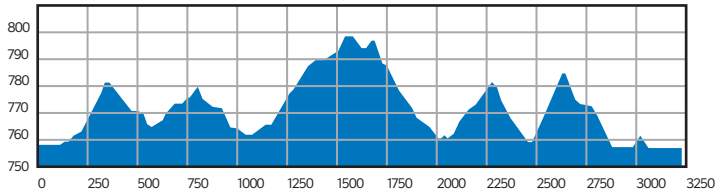

Category	D	Hight Difference (HD)	27 m
Course Length	1471 m	Maximum Climb (MC)	25 m
Competition Level	OWG	Total Climb (TC)	59 m

Cross-Country Skiing
2.5 km
Blue

Description of Course

Category	D	Hight Difference (HD)	27 m
Course Length	2532 m	Maximum Climb (MC)	25 m
Competition Level	OWG	Total Climb (TC)	99 m

Cross-Country Skiing
3.3 km
Blue

Description of Course

Category	D	Hight Difference (HD)	41 m
Course Length	3232 m	Maximum Climb (MC)	35 m
Competition Level	OWG	Total Climb (TC)	126 m

Cross-Country Skiing
3.75 km
Blue

Description of Course

Category	D	Hight Difference (HD)	41 m
Course Length	3778 m	Maximum Climb (MC)	35 m
Competition Level	OWG	Total Climb (TC)	151 m

Cross-Country Skiing
3.75 km
Red

Description of Course

8.3 km
Red-Blue

Description of Course

Category D High Difference (HD) 58 m

Course Length 8411 m Maximum Climb (MC) 35 m

Competition Level OWG Total Climb (TC) 311 m