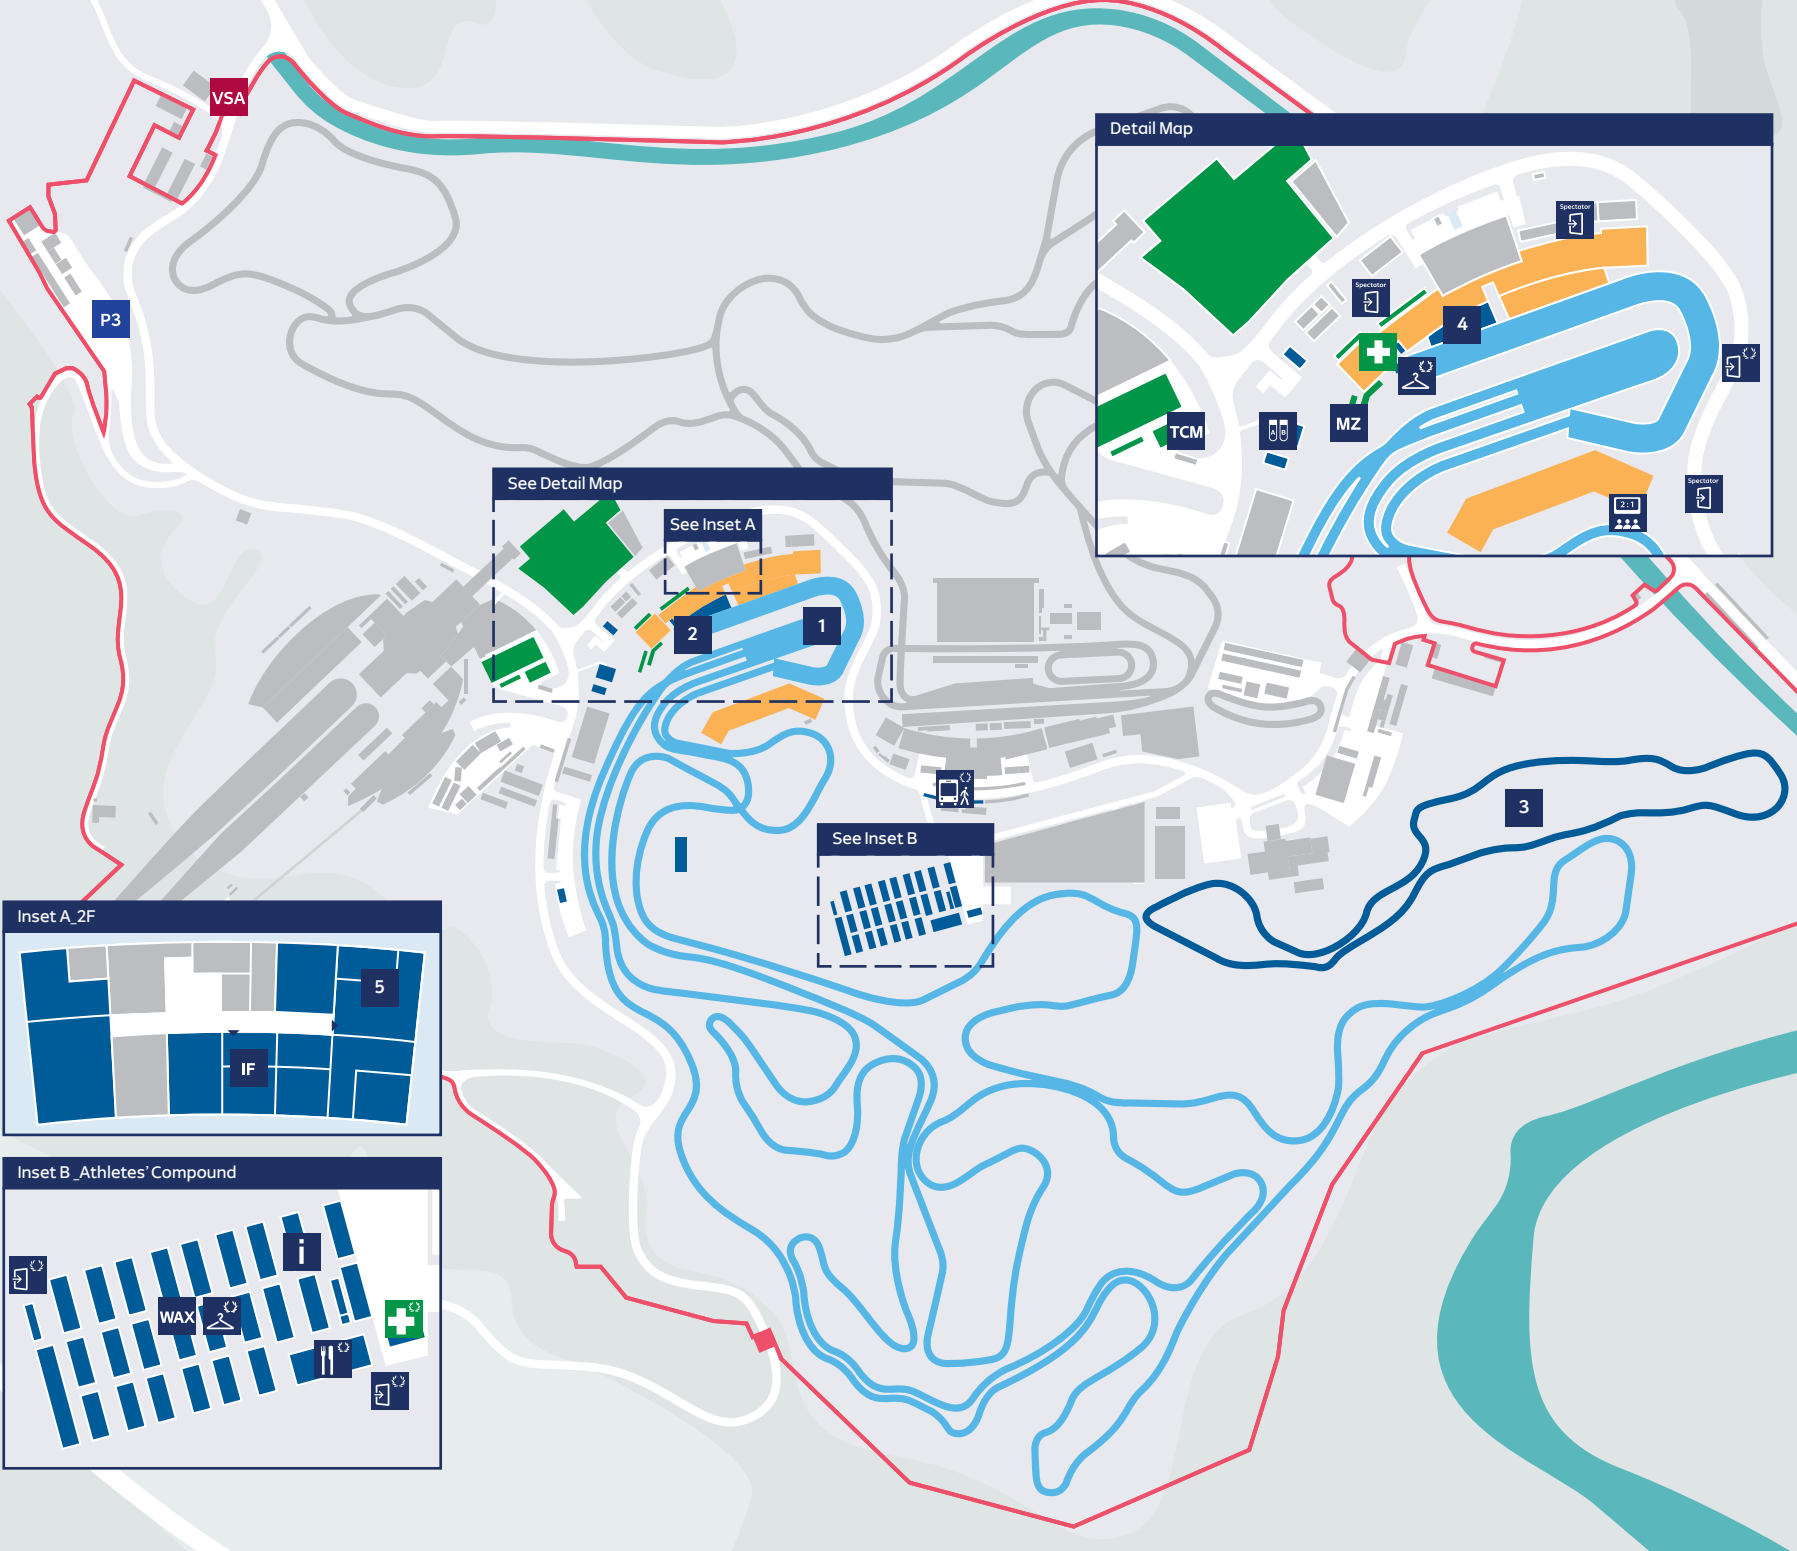

- Field of Play
- Sport Area
- Broadcast/Press Area
- Spectators Seats/Stand
- Security Perimeter
- Vehicle Screening Area
- NOC Parking
- Spectators Entry/Exit
- Athletes Drop-Off Zone
- Athletes Entry/Exit
- Athlete Lounge
- Athlete Medical Station
- Changing Room
- Doping Control Station
- First Aid Station
- IF Office
- Mixed Zone
- TCM Room/Press Conference Room
- Sport Information Desk
- Team Cabin/Wax Cabin
- Video Board and Scoreboard
- Start Area
- Finish Area
- Training Trail
- Team Spectating Area (Same Discipline)
- Race Office

Cross-Country Skiing
1.2 km
Sprint

Description of Course

Category	D	Height Difference (HD)	27 m
Course Length	1176 m	Maximum Climb (MC)	25 m
Competition Level	OWG	Total Climb (TC)	43 m

Cross-Country Skiing
1.4 km
Sprint

Cross-Country Skiing

7.5 km
Red-Blue

Description of Course

Category D High Difference (HD) 58 m

Course Length 7597 m Maximum Climb (MC) 35 m

Competition Level OWG Total Climb (TC) 289 m

Cross-Country Skiing

8.3 km
Red-Blue

Description of Course

Category D High Difference (HD) 58 m

Course Length 8411 m Maximum Climb (MC) 35 m

Competition Level OWG Total Climb (TC) 311 m