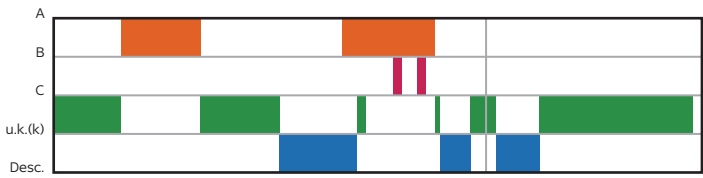

Category	D	Hight Difference (HD)	27 m
Course Length	1471 m	Maximum Climb (MC)	25 m
Competition Level	OWG	Total Climb (TC)	59 m

Cross-Country Skiing
2.5 km
Blue

Description of Course

Category	D	Hight Difference (HD)	27 m
Course Length	2532 m	Maximum Climb (MC)	25 m
Competition Level	OWG	Total Climb (TC)	99 m