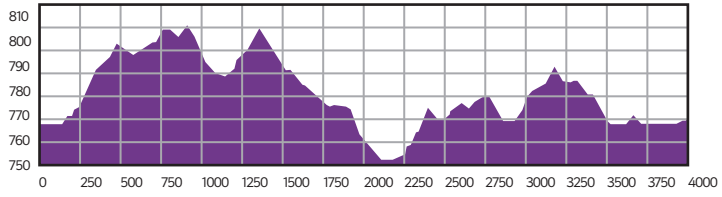

Category	D	Hight Difference (HD)	58 m
Course Length	3849 m	Maximum Climb (MC)	33 m
Competition Level	OWG	Total Climb (TC)	138 m

Cross-Country Skiing
5 km
Blue-Red-Blue

Description of Course

Category	D	Hight Difference (HD)	57 m
Course Length	5074 m	Maximum Climb (MC)	35 m
Competition Level	OWG	Total Climb (TC)	203 m

Cross-Country Skiing

7.5 km
Red-Blue

Description of Course

Category D High Difference (HD) 58 m

Course Length 7597 m Maximum Climb (MC) 35 m

Competition Level OWG Total Climb (TC) 289 m

Cross-Country Skiing

8.3 km
Red-Blue

Description of Course

Category D High Difference (HD) 58 m

Course Length 8411 m Maximum Climb (MC) 35 m

Competition Level OWG Total Climb (TC) 311 m