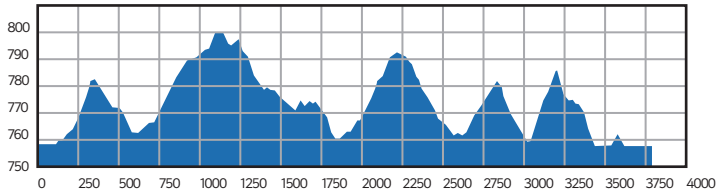

Cross-Country Skiing
3.3 km
Blue

Description of Course

Category	D	Hight Difference (HD)	41 m
Course Length	3232 m	Maximum Climb (MC)	35 m
Competition Level	OWG	Total Climb (TC)	126 m

Cross-Country Skiing
3.75 km
Blue

Description of Course

Category	D	Hight Difference (HD)	41 m
Course Length	3778 m	Maximum Climb (MC)	35 m
Competition Level	OWG	Total Climb (TC)	151 m

Cross-Country Skiing
3.75 km
Red

Description of Course

Category	D	Hight Difference (HD)	58 m
Course Length	3849 m	Maximum Climb (MC)	33 m
Competition Level	OWG	Total Climb (TC)	138 m

Cross-Country Skiing
5 km
Blue-Red-Blue

Description of Course

Category	D	Hight Difference (HD)	57 m
Course Length	5074 m	Maximum Climb (MC)	35 m
Competition Level	OWG	Total Climb (TC)	203 m

8.3 km
Red-Blue

Description of Course

Category D High Difference (HD) 58 m

Course Length 8411 m Maximum Climb (MC) 35 m

Competition Level OWG Total Climb (TC) 311 m