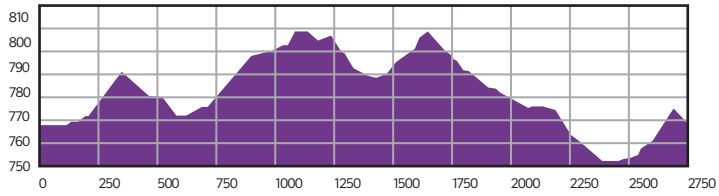

Description of Course

Category	D	Hight Difference (HD)	41 m
Course Length	3778 m	Maximum Climb (MC)	35 m
Competition Level	OWG	Total Climb (TC)	151 m

Cross-Country Skiing
3.75 km
Red

Description of Course

Category	D	Hight Difference (HD)	58 m
Course Length	3849 m	Maximum Climb (MC)	33 m
Competition Level	OWG	Total Climb (TC)	138 m

Cross-Country Skiing
5 km
Blue-Red-Blue

Description of Course

Category	D	Hight Difference (HD)	57 m
Course Length	5074 m	Maximum Climb (MC)	35 m
Competition Level	OWG	Total Climb (TC)	203 m

Cross-Country Skiing

7.5 km
Red-Blue

Description of Course

Category D High Difference (HD) 58 m

Course Length 7597 m Maximum Climb (MC) 35 m

Competition Level OWG Total Climb (TC) 289 m

Cross-Country Skiing

8.3 km
Red-Blue

Description of Course

Category D High Difference (HD) 58 m

Course Length 8411 m Maximum Climb (MC) 35 m

Competition Level OWG Total Climb (TC) 311 m