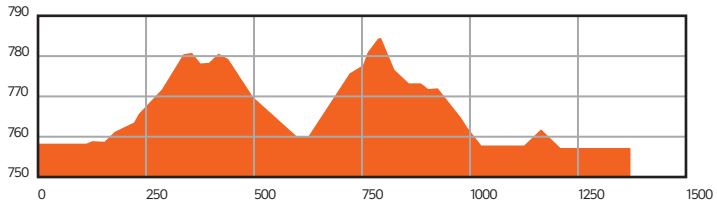

Cross-Country Skiing
1.2 km
Sprint

Description of Course

Category	D	Height Difference (HD)	27 m
Course Length	1176 m	Maximum Climb (MC)	25 m
Competition Level	OWG	Total Climb (TC)	43 m

Cross-Country Skiing
1.4 km
Sprint

Description of Course

Category	D	Hight Difference (HD)	27 m
Course Length	1371 m	Maximum Climb (MC)	25 m
Competition Level	OWG	Total Climb (TC)	54 m

Cross-Country Skiing
1.5 km
Sprint

Description of Course

Category	D	Hight Difference (HD)	27 m
Course Length	1471 m	Maximum Climb (MC)	25 m
Competition Level	OWG	Total Climb (TC)	59 m

Cross-Country Skiing
2.5 km
Blue

Description of Course

Category	D	Hight Difference (HD)	27 m
Course Length	2532 m	Maximum Climb (MC)	25 m
Competition Level	OWG	Total Climb (TC)	99 m

8.3 km
Red-Blue

Description of Course

Category D High Difference (HD) 58 m

Course Length 8411 m Maximum Climb (MC) 35 m

Competition Level OWG Total Climb (TC) 311 m