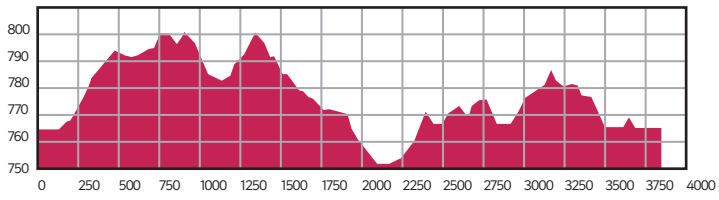

Description of Course

Category	D	Hight Difference (HD)	41 m
Course Length	3778 m	Maximum Climb (MC)	35 m
Competition Level	OWG	Total Climb (TC)	151 m

Cross-Country Skiing
3.75 km
Red

Description of Course

Category	D	Hight Difference (HD)	58 m
Course Length	3849 m	Maximum Climb (MC)	33 m
Competition Level	OWG	Total Climb (TC)	138 m

Cross-Country Skiing
5 km
Blue-Red-Blue

Description of Course

Category	D	Hight Difference (HD)	57 m
Course Length	5074 m	Maximum Climb (MC)	35 m
Competition Level	OWG	Total Climb (TC)	203 m

Cross-Country Skiing

7.5 km
Red-Blue

Description of Course

Category D High Difference (HD) 58 m

Course Length 7597 m Maximum Climb (MC) 35 m

Competition Level OWG Total Climb (TC) 289 m

Cross-Country Skiing

8.3 km
Red-Blue

Description of Course

Category D High Difference (HD) 58 m

Course Length 8411 m Maximum Climb (MC) 35 m

Competition Level OWG Total Climb (TC) 311 m