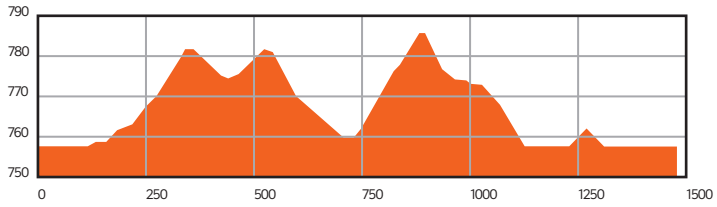

Description of Course

Category	D	Hight Difference (HD)	27 m
Course Length	1371 m	Maximum Climb (MC)	25 m
Competition Level	OWG	Total Climb (TC)	54 m

Cross-Country Skiing
1.5 km
Sprint

Description of Course

Category	D	Hight Difference (HD)	27 m
Course Length	1471 m	Maximum Climb (MC)	25 m
Competition Level	OWG	Total Climb (TC)	59 m

Cross-Country Skiing
2.5 km
Blue

Description of Course

Category	D	Hight Difference (HD)	27 m
Course Length	2532 m	Maximum Climb (MC)	25 m
Competition Level	OWG	Total Climb (TC)	99 m

Cross-Country Skiing
3.3 km
Blue

Description of Course

Category	D	Hight Difference (HD)	41 m
Course Length	3232 m	Maximum Climb (MC)	35 m
Competition Level	OWG	Total Climb (TC)	126 m

Cross-Country Skiing
3.75 km
Blue

8.3 km
Red-Blue

Description of Course

Category D High Difference (HD) 58 m

Course Length 8411 m Maximum Climb (MC) 35 m

Competition Level OWG Total Climb (TC) 311 m